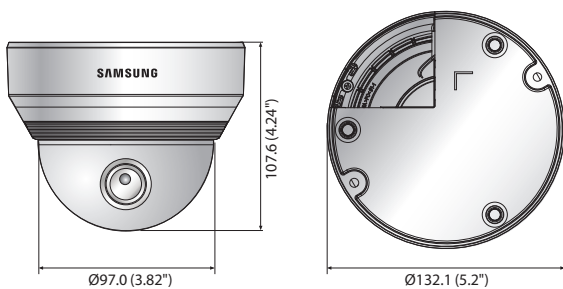

## Key Features

- Max. 3megapixel (2048 x 1536) resolution
- 30fps@2048 x 1536 / 60fps@1920 x 1080
- 3 ~ 8.5mm (2.8x) motorized varifocal lens
- Simple focus (Motorized V/F), P-Iris
- Day & Night (ICR), Enhanced DIS, Defog
- 3M real-time WDR (Max. 120dB)
- Multi-crop streaming
- micro SD/SDHC/SDXC memory slot
- IR LED (12ea), PoE, IK8, Bi-directional audio support

## Dimensions

Unit : mm (inch)